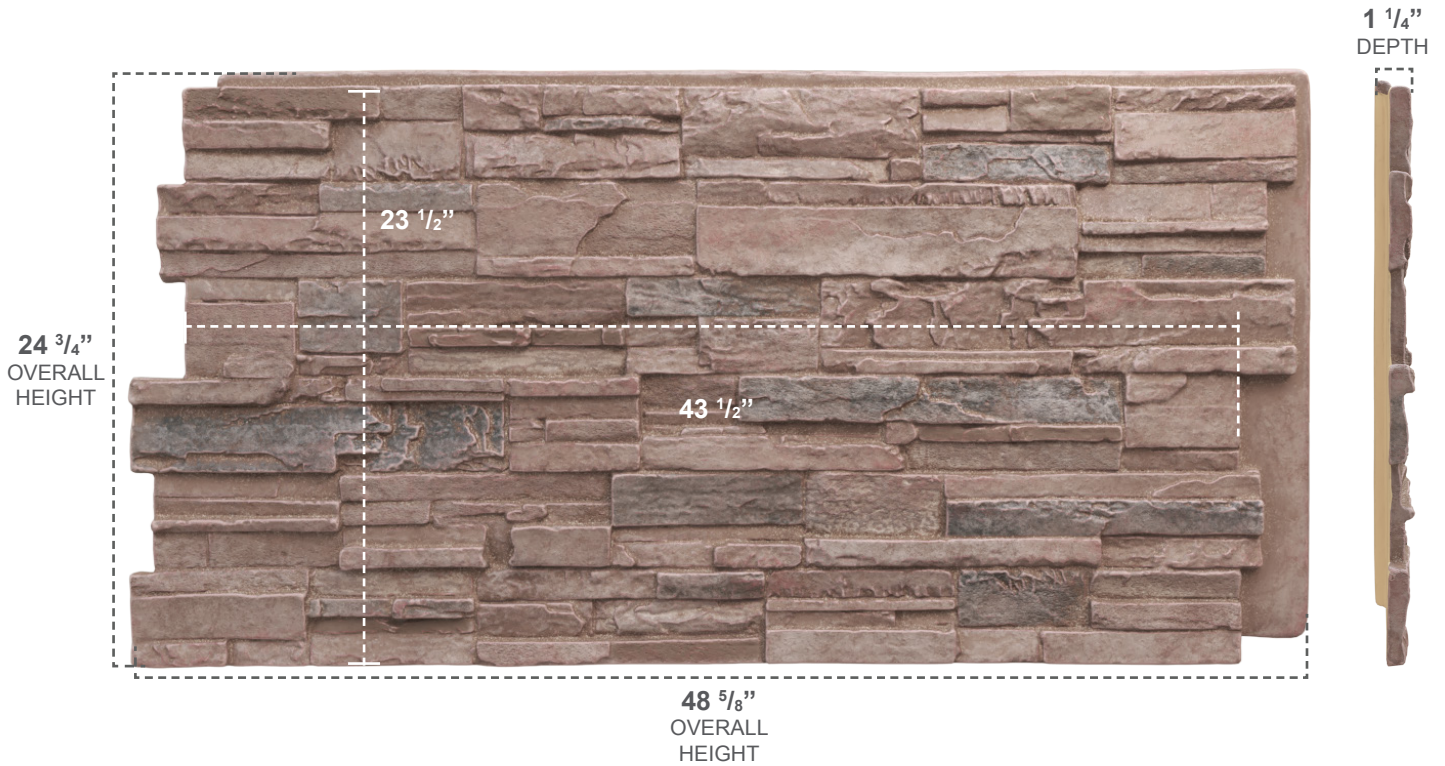

STONEWALL FAUX STONE PANELS CASCADE

COLOR	WIDTH	HEIGHT	DEPTH
SHASTA	48 ⁵ / ₈ "	24 ³ / ₄ "	1 ¹ / ₄ "

OTHER FINISH OPTIONS

CANYON BROWN

COLFAX

SANDSTONE

SEDONA

SMOKEY RIDGE

.....
OVER 20 MORE
OPTIONS TO
CHOOSE FROM